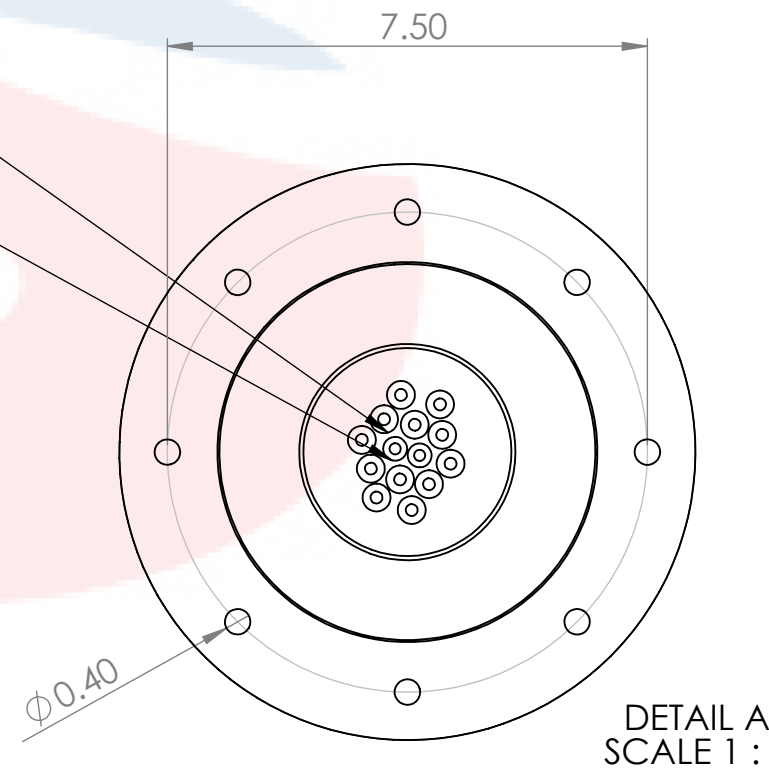

304SS tube connected to CBS NSF Flexible Total Barrier Tubing to 15lbs of Restriction

12 beer lines: 3/16" ID x 7/16" OD
2 recirculation lines: 3/8" OD ACR copper

Suggested Drip Tray:
BB701330 - 30" x 7" BSS Drip Tray
BB702430 - 30" x 7" BSS Spray Drip Tray

Name		Date		Title:	
Drawn by:	Canadian Beverage Supply Inc.	12/13/2022		6" 12T Double Service Golden Gate Tower	
Approved by:		VP Sales		Part Number:	
Material:	304 SS	Finish:	Brushed SS	BB102680-12SSCK	
Unless otherwise mentioned, dimensions are inches				Revision:	
SCALE: 1:6				SHEET 1 OF 1	